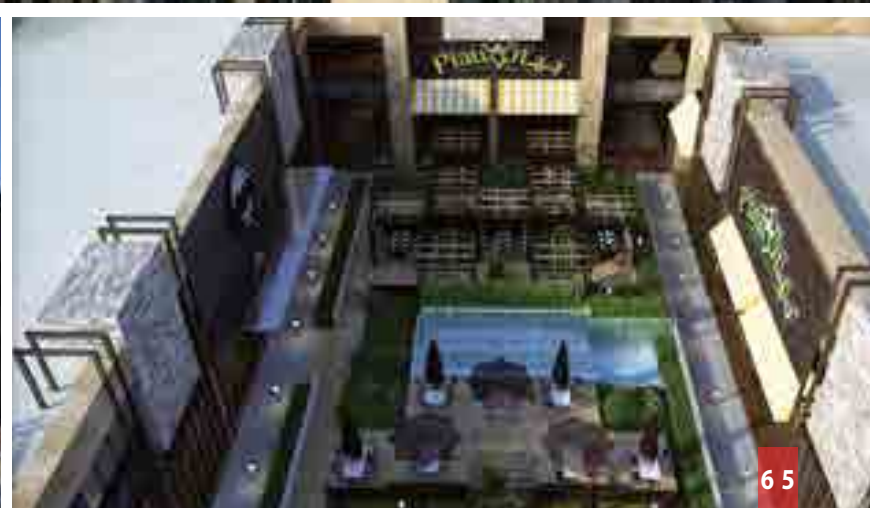

Unified Company

The idea of Hyper market & commercial shops was to create an element that connect these long lines of shops and give the look of a mega mall. A huge curved structural element was the main design element.

Steak House & Piatto Anas Bn Malek Plaza

Steak House & Piatto are two of the famous restaurants in Saudi Arabia.

we needed to design the exterior facades in such a way to match their styles ,So We used mixed treatments two kinds of stones , varieties of metals and steel elements ,So modern elevations design was useful to achieve that. Anas Ben Malek branch is one of very successful branches for both brands due to its beautiful outdoor setting area too.