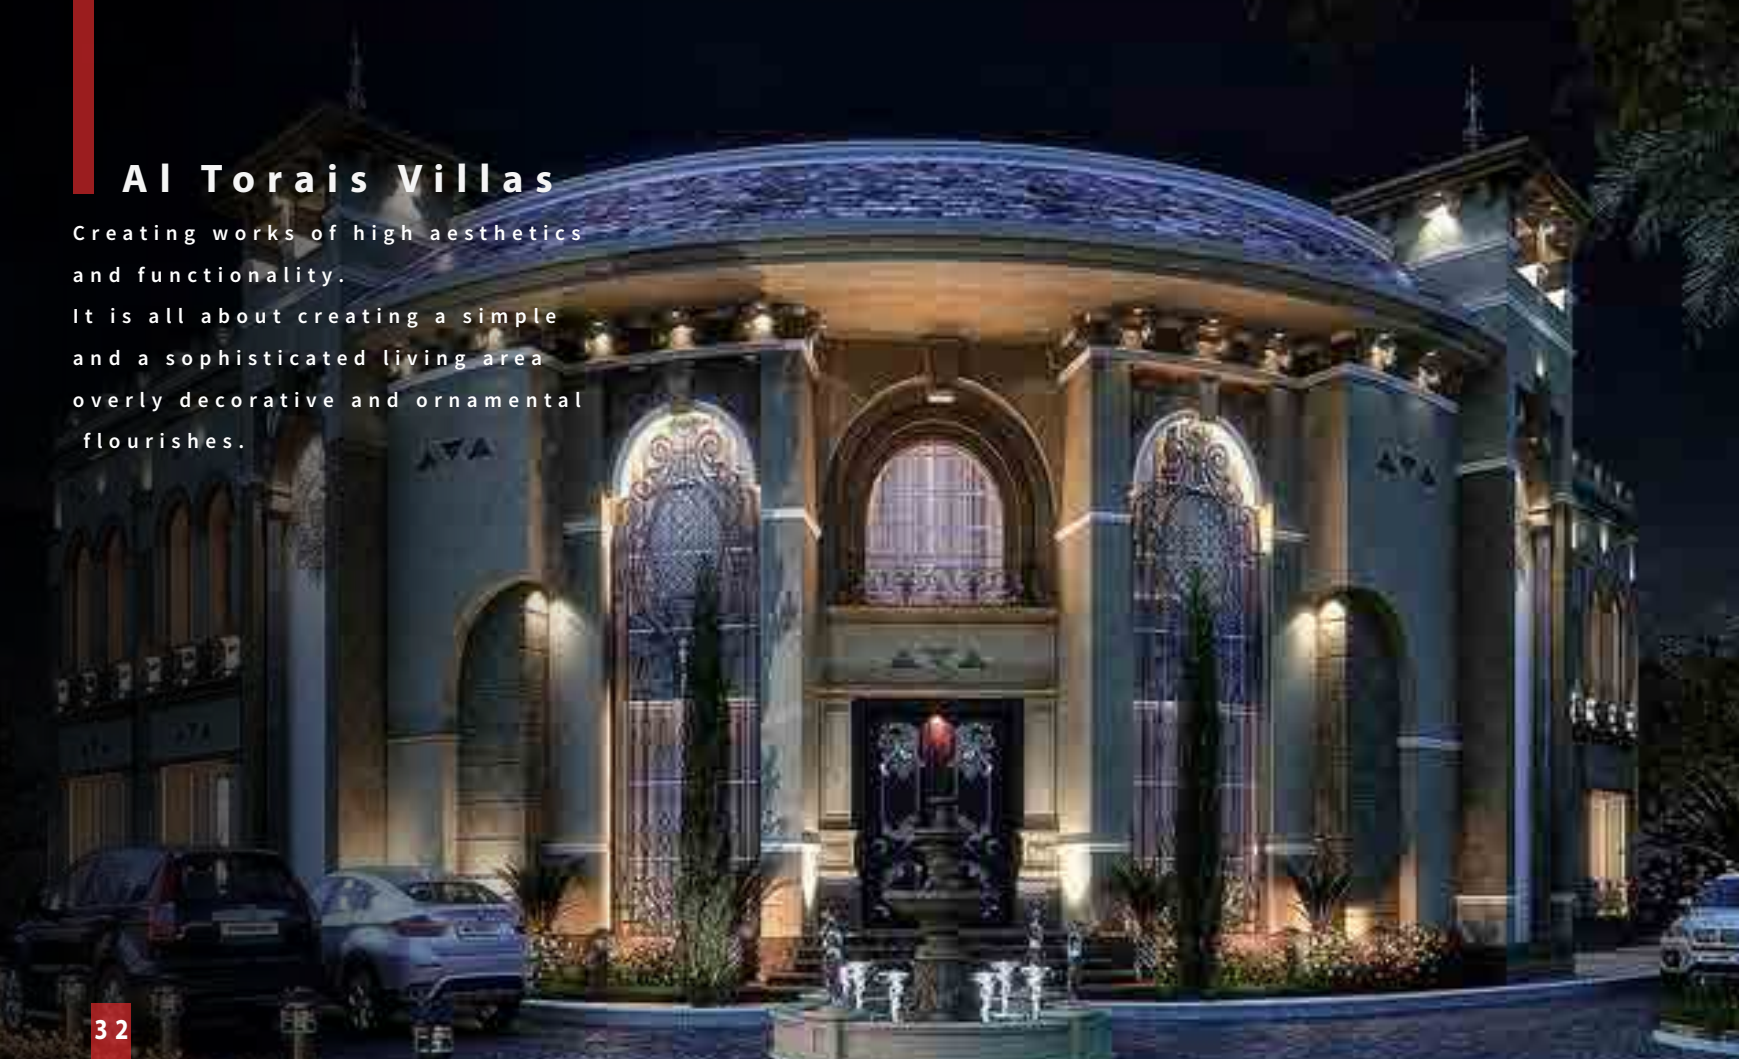

Al Torais Villas

Creating works of high aesthetics and functionality.

It is all about creating a simple and a sophisticated living area overly decorative and ornamental flourishes.