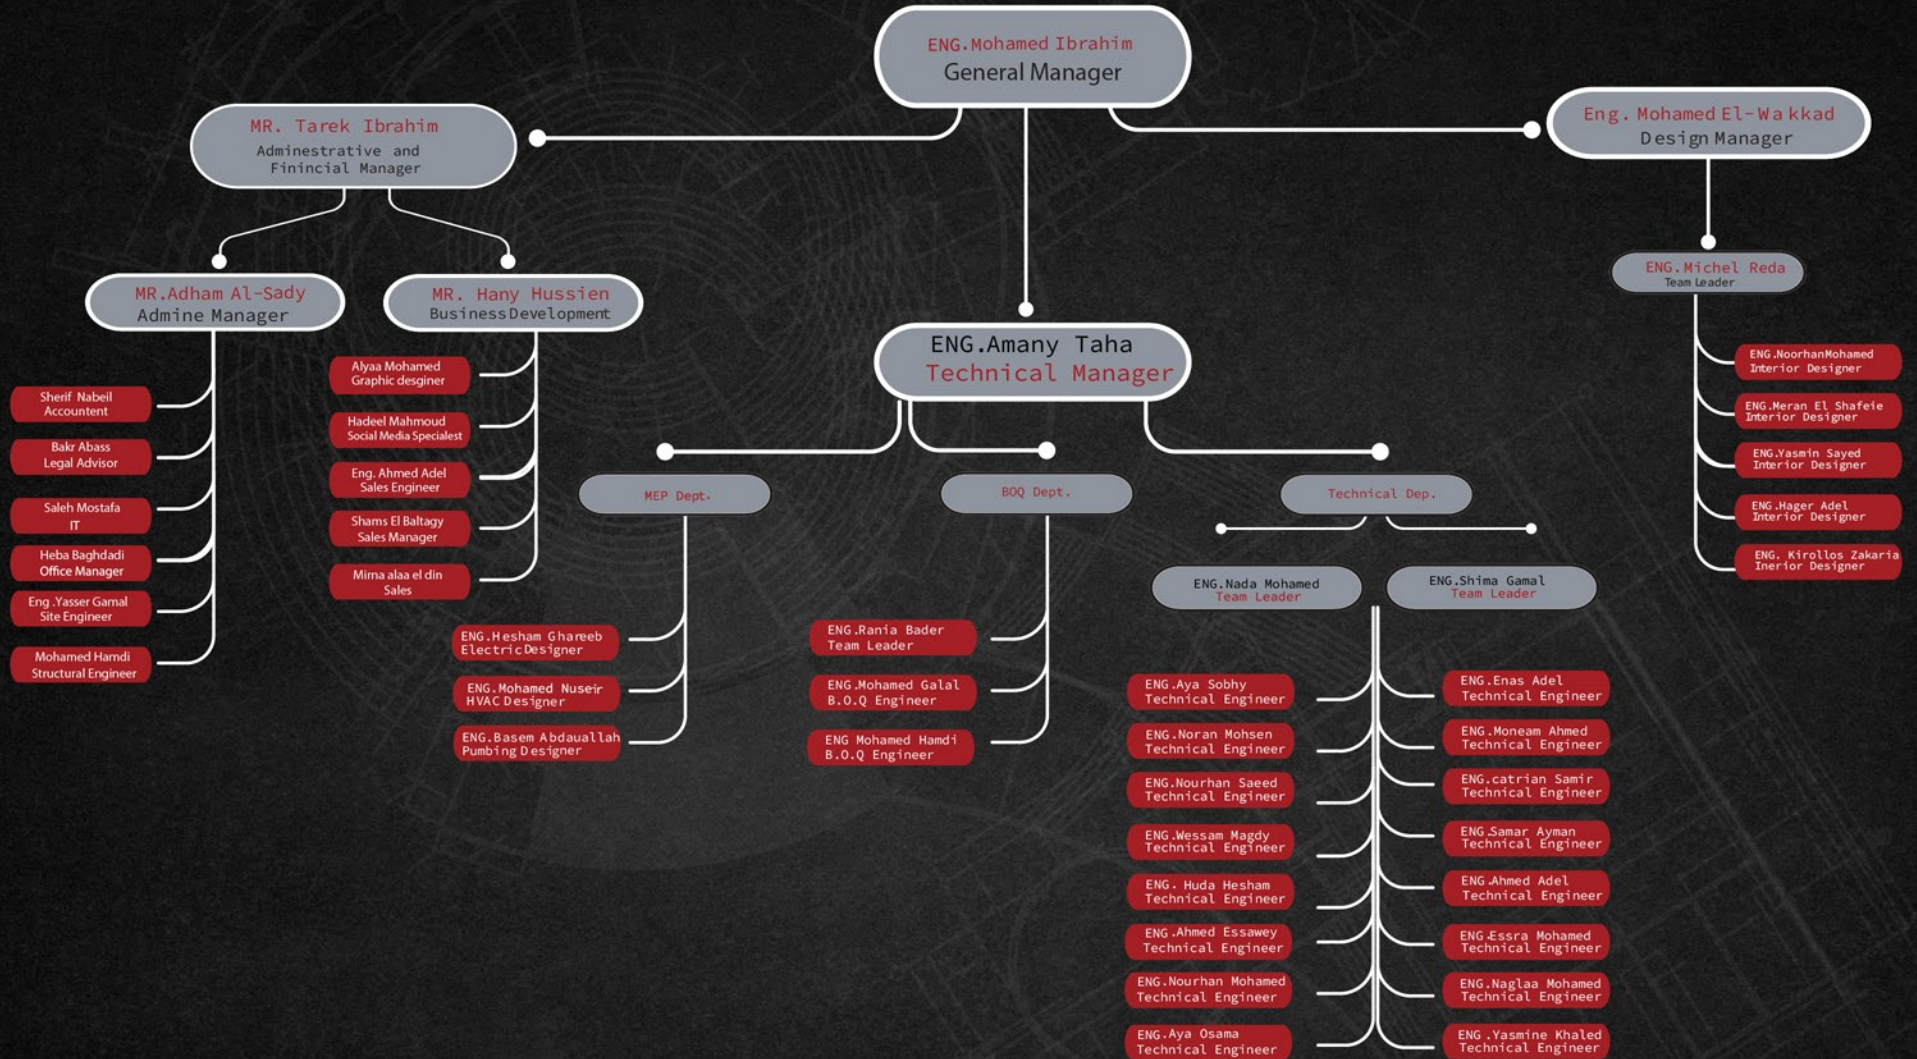

Offices Designs

Various Designs

Residential Designs

TEG TALENTS

The logo for TEG FOUNDERS is displayed in a stylized, geometric font. The letters 'T', 'E', and 'G' are rendered in red, while 'F', 'U', 'N', 'D', 'E', 'R', and 'S' are in white. The letter 'O' is replaced by a red hard hat icon. The background features faint, intricate line drawings of architectural structures and a large lightbulb on the right side.

TEG FOUNDERS

In all of its work, TEG is dedicated to creating Places of Purpose: holistic sustainable architecture and interior design. that enhances people experience of the world and improves their life targets That is TEG founders mission and value